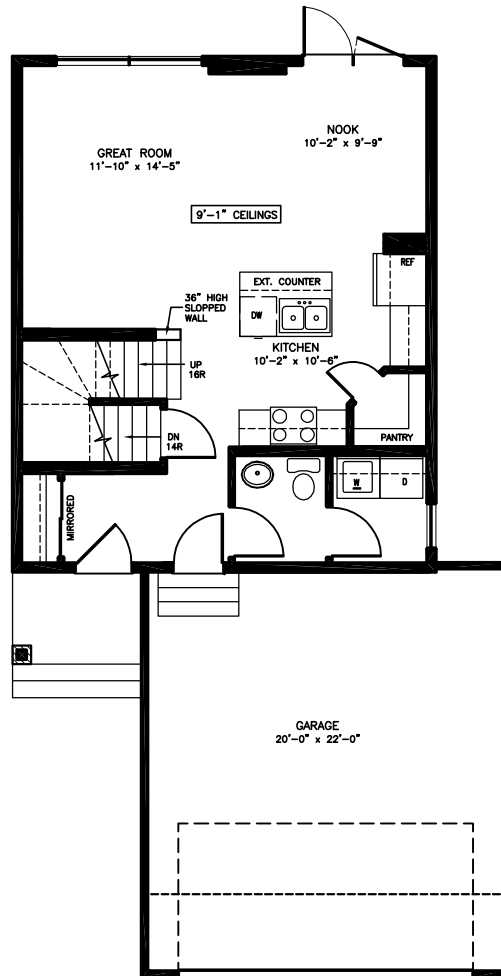

# HAMPTON VILLAGE

**NORTH RIDGE'S NEWEST DEVELOPMENT**

518 ALLWOOD MANOR  
THE ECLIPSE ELEVATION B  
1640 SQ FT

**WIDTH- 27'-0"**  
**DEPTH- 50'-0"**

NORTH RIDGE RESERVES THE RIGHT TO MAKE MODIFICATIONS AND CHANGES TO THE BUILDING DESIGN, SPECIFICATIONS AND FEATURES WITHOUT PRIOR NOTIFICATION. ERRORS AND OMISSIONS EXCEPTED.