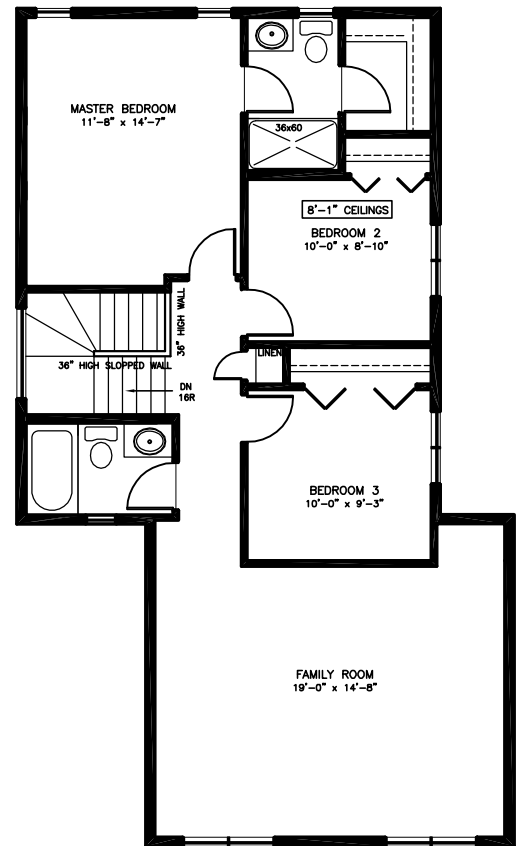

# HAMPTON VILLAGE

**NORTH RIDGE'S NEWEST DEVELOPMENT**

518 ALLWOOD MANOR  
THE ECLIPSE ELEVATION B  
1640 SQ FT

**WIDTH- 27'-0"**  
**DEPTH- 50'-0"**

NORTH RIDGE RESERVES THE RIGHT TO MAKE MODIFICATIONS AND CHANGES TO THE BUILDING DESIGN, SPECIFICATIONS AND FEATURES WITHOUT PRIOR NOTIFICATION. ERRORS AND OMISSIONS EXCEPTED.