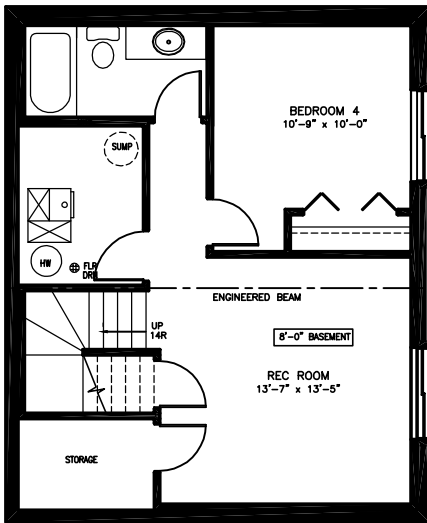

# HAMPTON VILLAGE

**NORTH RIDGE'S NEWEST DEVELOPMENT**

518 ALLWOOD MANOR  
THE ECLIPSE ELEVATION B  
1640 SQ FT

**WIDTH- 27'-0"**  
**DEPTH- 50'-0"**

NORTH RIDGE RESERVES THE RIGHT TO MAKE MODIFICATIONS AND CHANGES TO THE BUILDING DESIGN, SPECIFICATIONS AND FEATURES WITHOUT PRIOR NOTIFICATION. ERRORS AND OMISSIONS EXCEPTED.