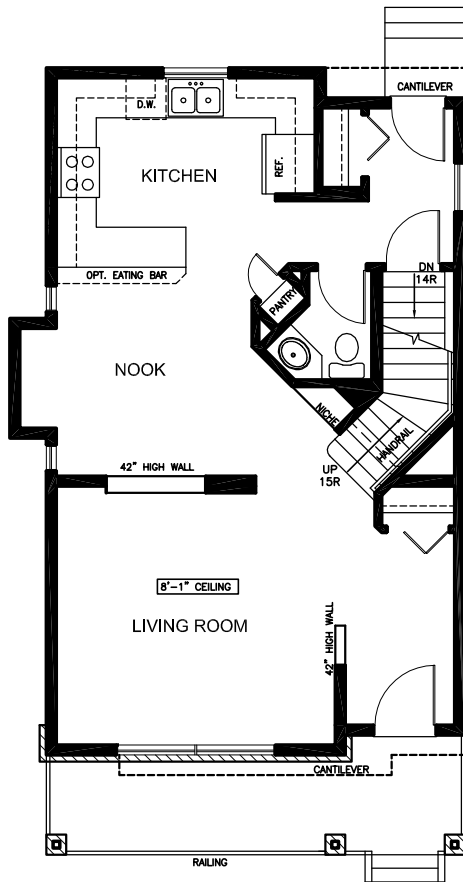

1447 WILLOWGROVE COURT

FRONT ELEVATION

MAIN FLOOR
719 SQ. FT.

SECOND FLOOR - 739 SQ. FT.
TOTAL AREA - 1458 SQ. FT.

SECOND FLOOR
739 SQ. FT.