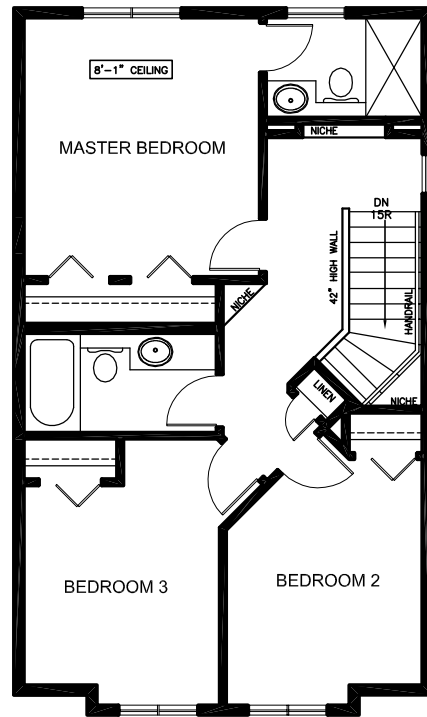

1447 WILLOWGROVE COURT

FRONT ELEVATION

MAIN FLOOR
719 SQ. FT.

SECOND FLOOR - 739 SQ. FT.
TOTAL AREA - 1458 SQ. FT.

SECOND FLOOR
739 SQ. FT.